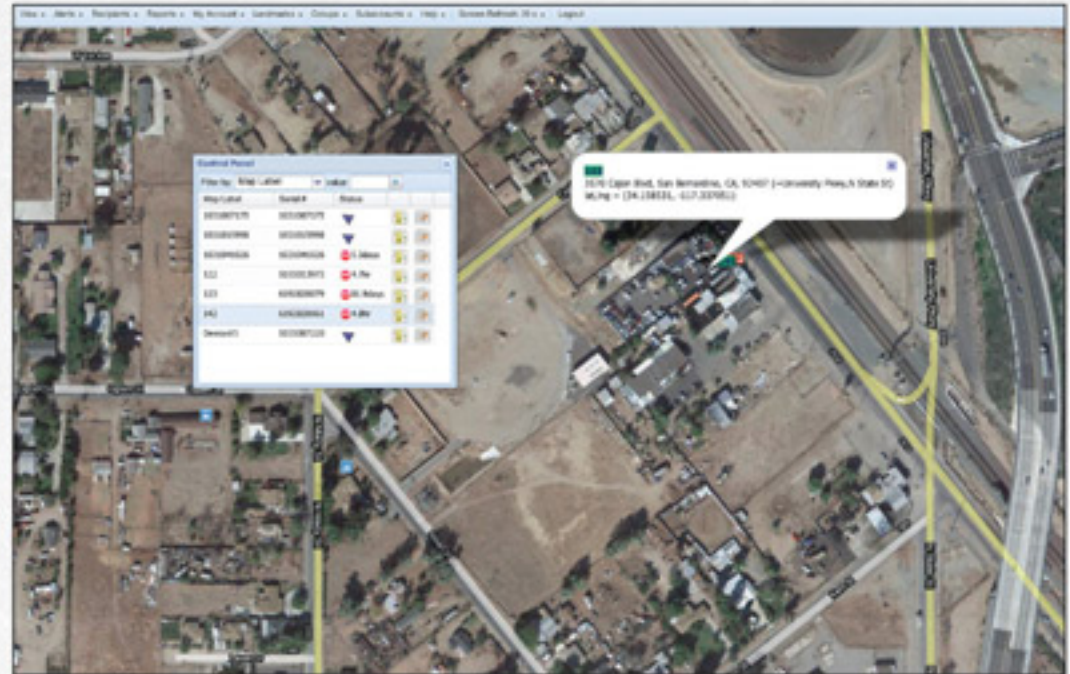

ASSET MANAGEMENT/TRACKING

This device and service plan is specific to the needs of tracking any powered or non powered asset. We consider the device a "peel and stick" product, providing a cost effective solution to identify the location of nearly anything on a daily basis.

- Asset/Equipment Management
- Low Cost
- Inventory Control
- Theft Protection

FEATURED PRODUCTS

- BAT 50

▲ Pinpoint Asset Location

Absolute Wireless, Inc.
26250 Industrial Blvd Suite 42
Hayward, CA 94545